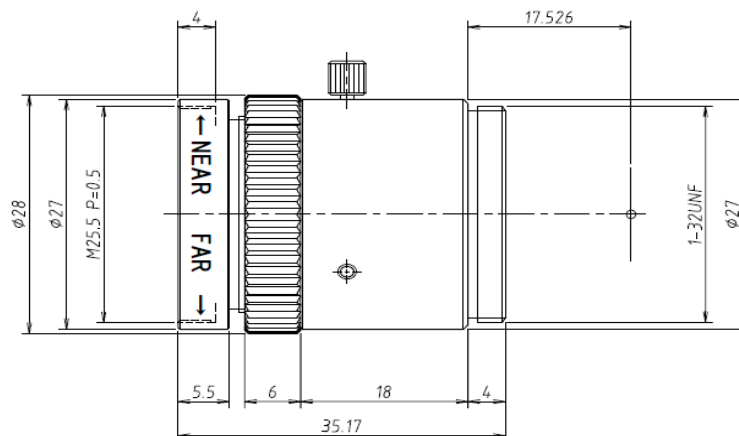

M3520-MPW2-R series

f=35mm F2.0/F4.0/F5.6/F8.0/F11.0
for 2/3 type Cameras, Ruggedized 5 Megapixel
C-Mount

Model No.		M3520-MPW2		Effective	Front	φ18.0mm	
Focal Length		35mm		Lens Aperture	Rear	φ12.0mm	
Max. Aperture Ratio		1:2.0		Distortion	2/3 type	0.011%(y=5.5)	
Max. Image Format		8.8mm x 6.6mm(φ11mm)			1/1.8 type	0.010%(y=4.32)	
Operation Range	Iris	F2.0/F4.0/F5.6/F8.0/F11.0			1/2 type	0.009%(y=4.0)	
	Focus	0.2m · Inf.		Back Focal Length	18.0mm		
Control	Iris	Fix		Flange Back Length	17.526mm		
	Focus	Manual		Mount	C-Mount		
Object Dimension at M.O.D.	2/3 Type	3.48cm x 4.63cm		Filter Size	M25.5 P=0.5mm		
	1/1.8 Type	2.74cm x 3.63cm		Dimensions	φ28mm x 35.17mm		
	1/2 Type	2.53cm x 3.37cm		Weight	45g		
Angle of View	D	2/3 type	17.8°	1/1.8 type	14.0°	1/2 type	13.0°
	H		14.3°		11.2°		10.4°
	V		10.7°		8.5°		7.8°
Operating Temperature		-10°C · +50°C					

M.O.D. : Minimum Object Distance

Dimensions

Model No.	Aperture(F)
M3520-MPW2-R	F2.0
M3540-MPW2-R	F4.0
M3556-MPW2-R	F5.6
M3580-MPW2-R	F8.0
M3511-MPW2-R	F11.0